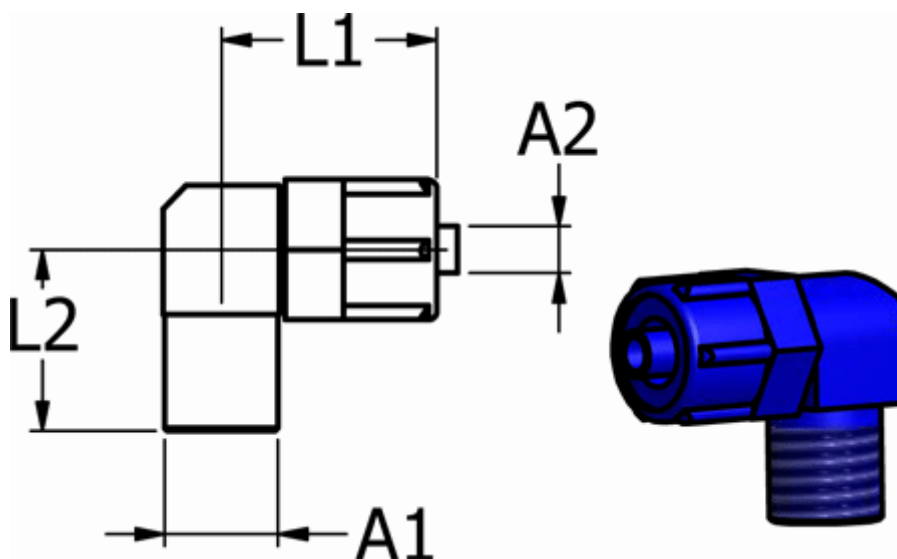

Article number: 58613765

Description: Push-on fitting POM 13.765, Ø6/4-R 1/4"
Elbow plastic, blue, conical thread

Measures

For hose A2 =	6/4
L1 =	24
L2 =	19
Thread A1 =	R 1/4"